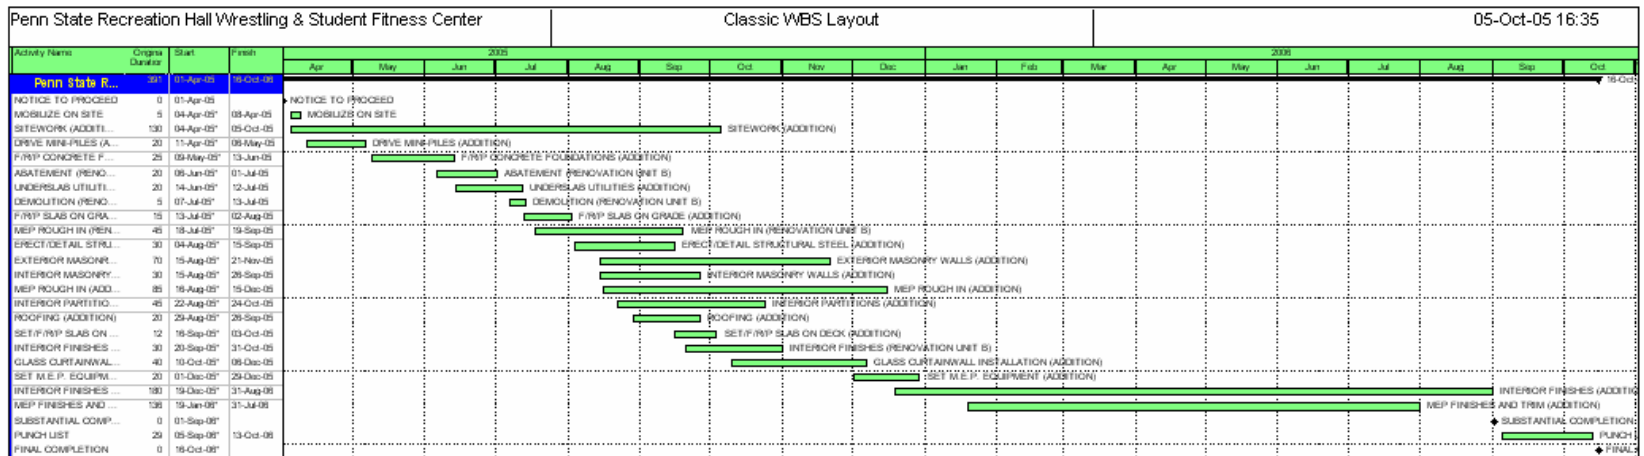

Parametric Schedule For Penn State Recreation Hall

█ Actual Work █ Critical Remaining Work ▾ Summary
█ Remaining Work ◆ Milestone